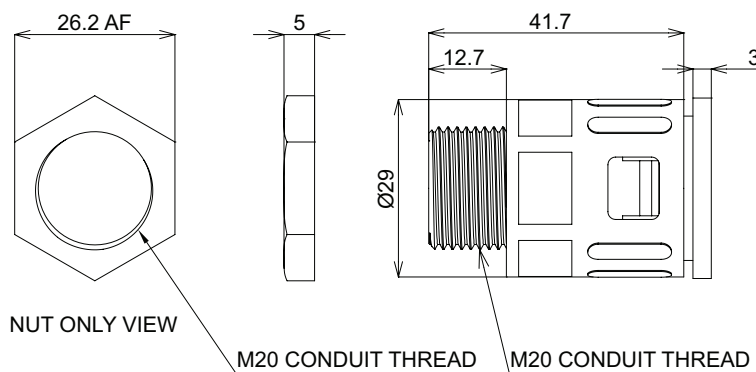

PRODUCT CODE: FCSG20P
PVC FLEXIBLE CONDUIT ADAPTOR

DESCRIPTION

20mm Swivel PVC Flexible Conduit Adaptor

FINISH

Black

MATERIAL

PVC

PACKAGING

Packed in qty 10

ADDITIONAL NOTES

IP40 Rated
For use with PVC flexible conduit
Temperature Range: -15°C to 60°C

Values are nominal and with a general tolerance $\pm 5\%$ unless otherwise specified